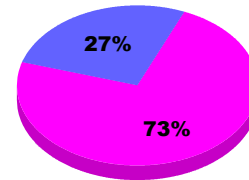

Gender Comparison 2012-2013

Jul/Aug/Sep

Legend: Male (Cyan), Female (Magenta)