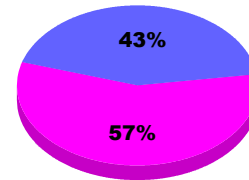

YTD Status Quo Clubs 2012-2013

Status Quo Clubs Compared to Status Quo Members

Legend: Status Quo Clubs (Cyan), Total Status Quo Members (Green)

MEMBERSHIP

Membership Results
2012-2013

Membership
2011-2012

Month	Net Memb Goal	Actual New Memb	Actual Dropped Memb	Gain/Loss of Memb	Gain/Loss of Memb
Jul/Aug/Sep		22	-9	13	-9
Totals		22	-9	13	-9

Membership Results 2012-2013

Goal, New, Dropped, Gain/Loss

Legend: Goal (Cyan), Actual (Green), Dropped (Yellow), Gain Loss (Magenta)

Comparison of Membership Gain/Loss

Current Year Compared to the Previous Year

Legend: Current Year (Cyan), Previous Year (Green)

Gender Comparison 2012-2013

Jul/Aug/Sep

Legend: Male (Blue), Female (Magenta)